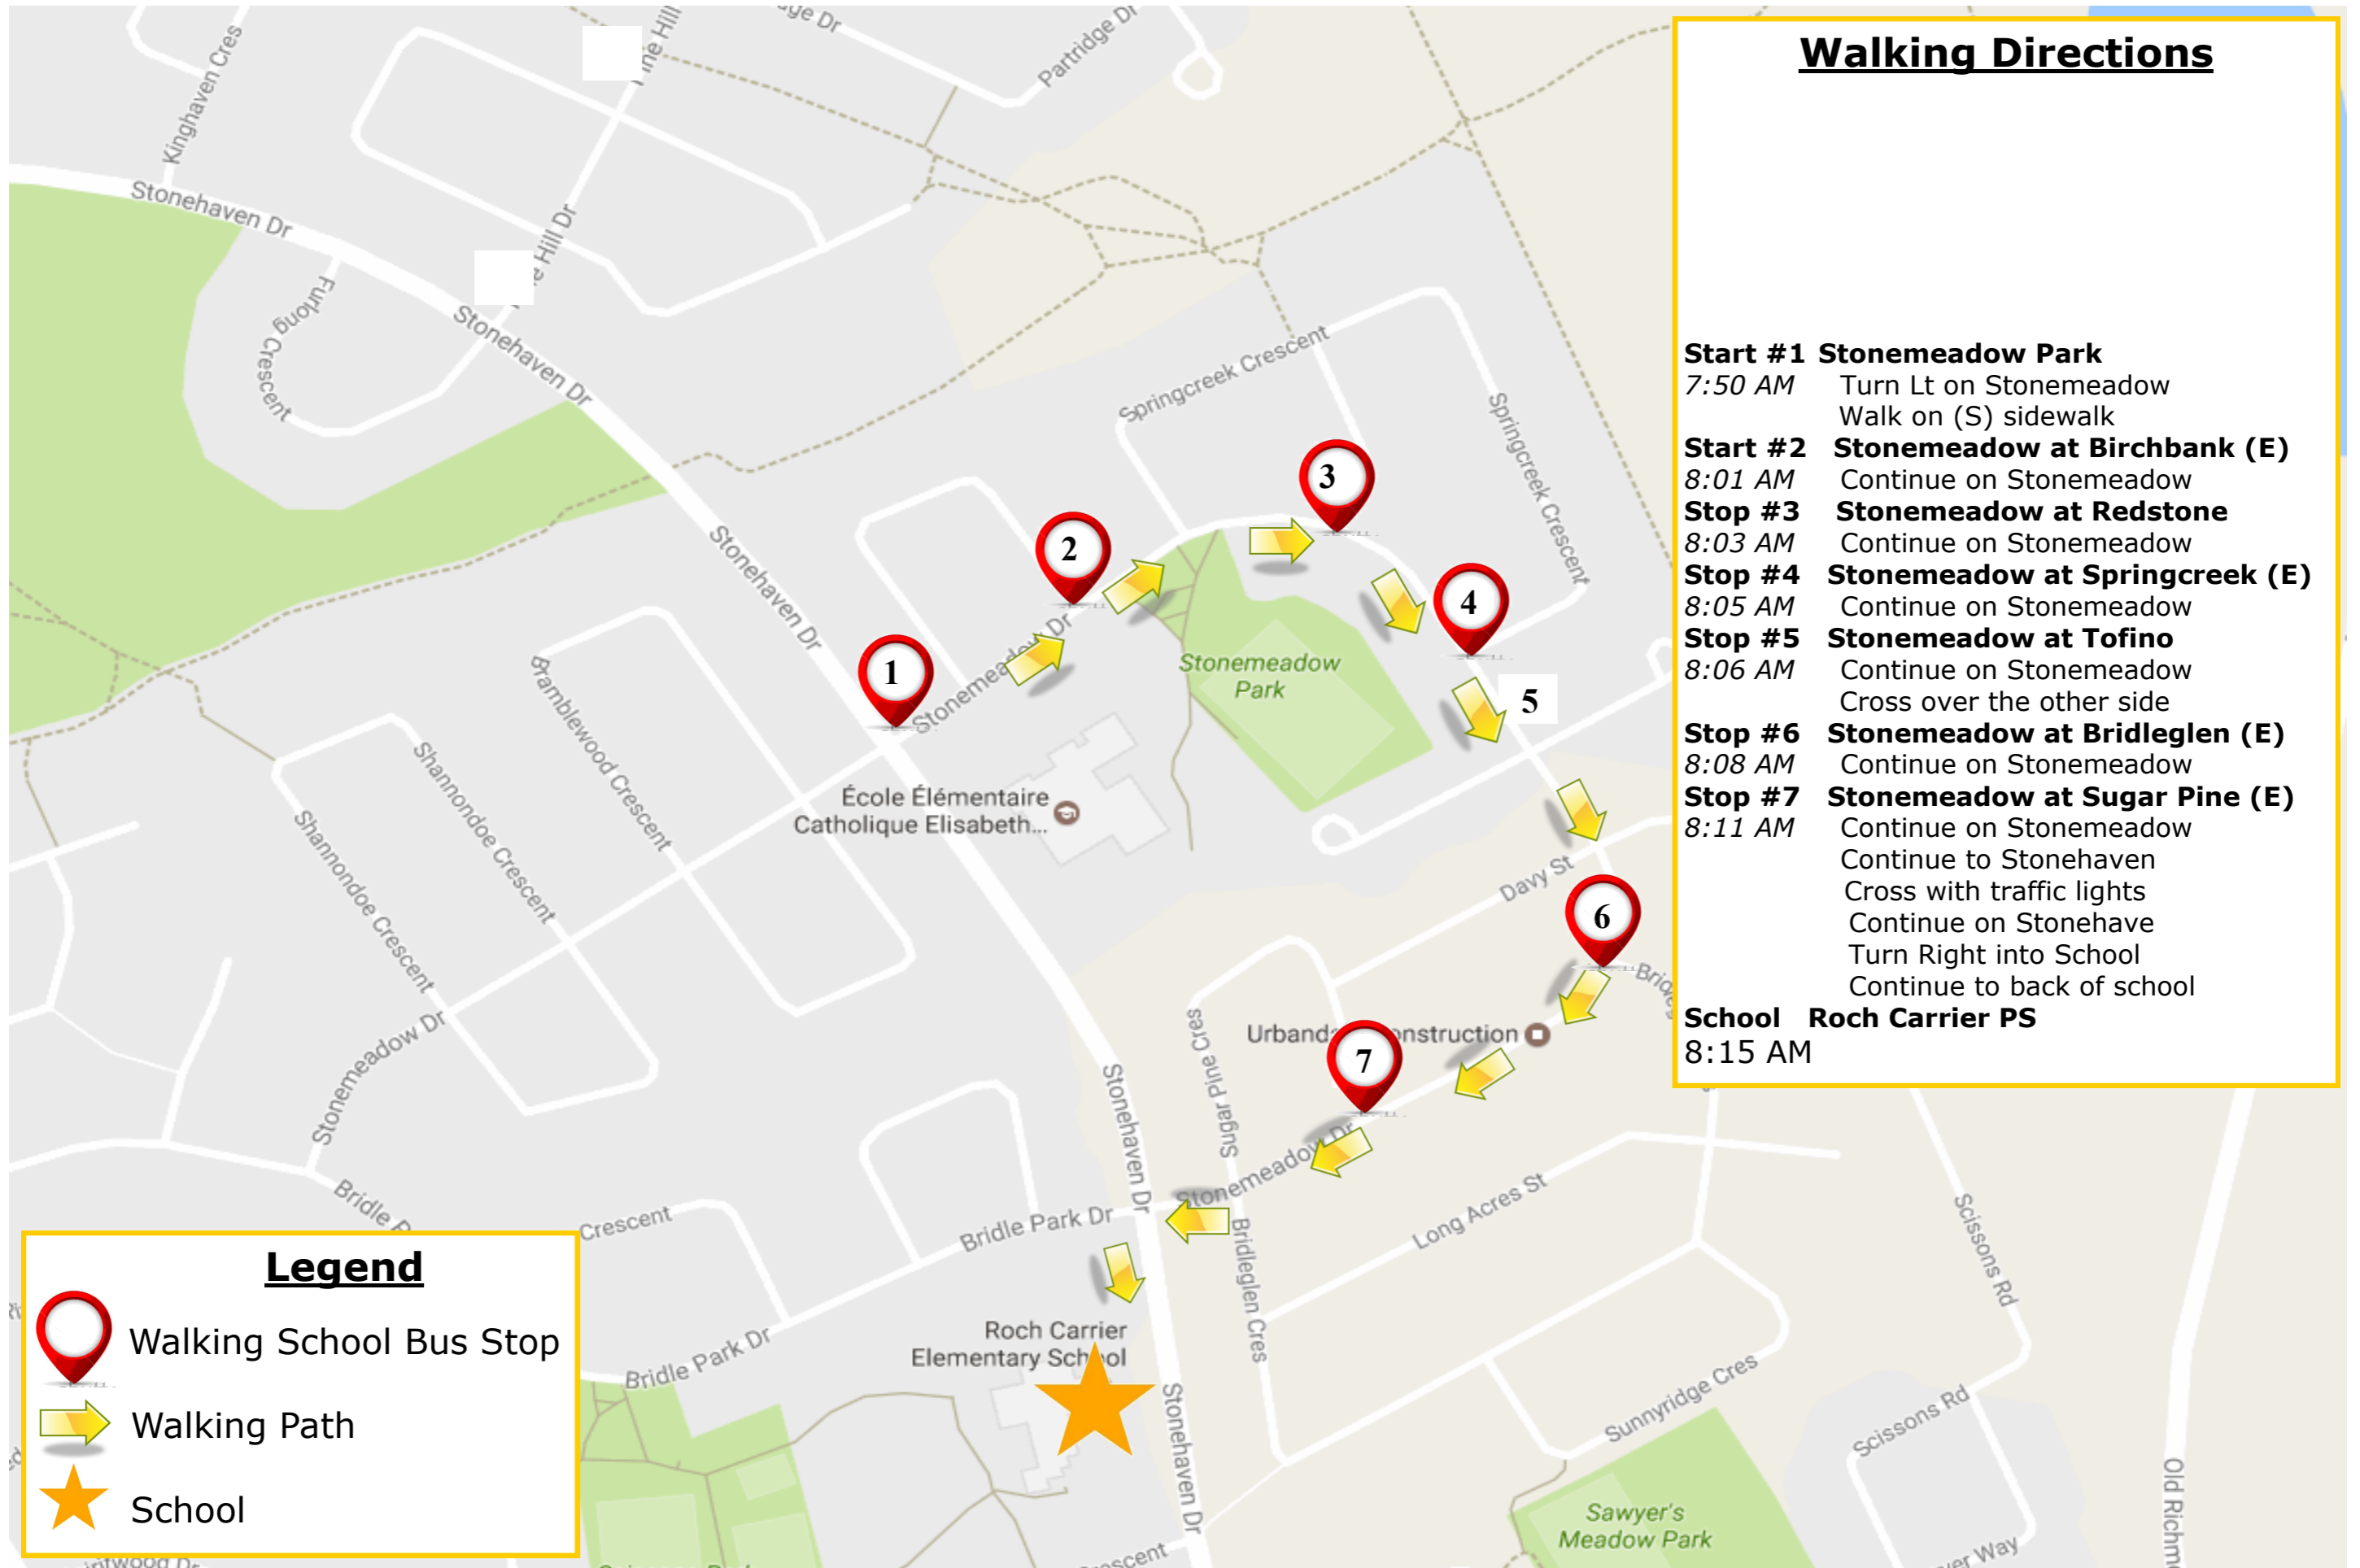

Roch Carrier PS - Walking School Bus

Walking Directions

- Start #1 Stonemeadow Park**
7:50 AM Turn Lt on Stonemeadow
Walk on (S) sidewalk
- Start #2 Stonemeadow at Birchbank (E)**
8:01 AM Continue on Stonemeadow
- Stop #3 Stonemeadow at Redstone**
8:03 AM Continue on Stonemeadow
- Stop #4 Stonemeadow at Springcreek (E)**
8:05 AM Continue on Stonemeadow
- Stop #5 Stonemeadow at Tofino**
8:06 AM Continue on Stonemeadow
Cross over the other side
- Stop #6 Stonemeadow at Bridleglen (E)**
8:08 AM Continue on Stonemeadow
- Stop #7 Stonemeadow at Sugar Pine (E)**
8:11 AM Continue on Stonemeadow
Continue to Stonehaven
Cross with traffic lights
Continue on Stonehave
Turn Right into School
Continue to back of school
- School Roch Carrier PS**
8:15 AM

Legend

-  Walking School Bus Stop
-  Walking Path
-  School