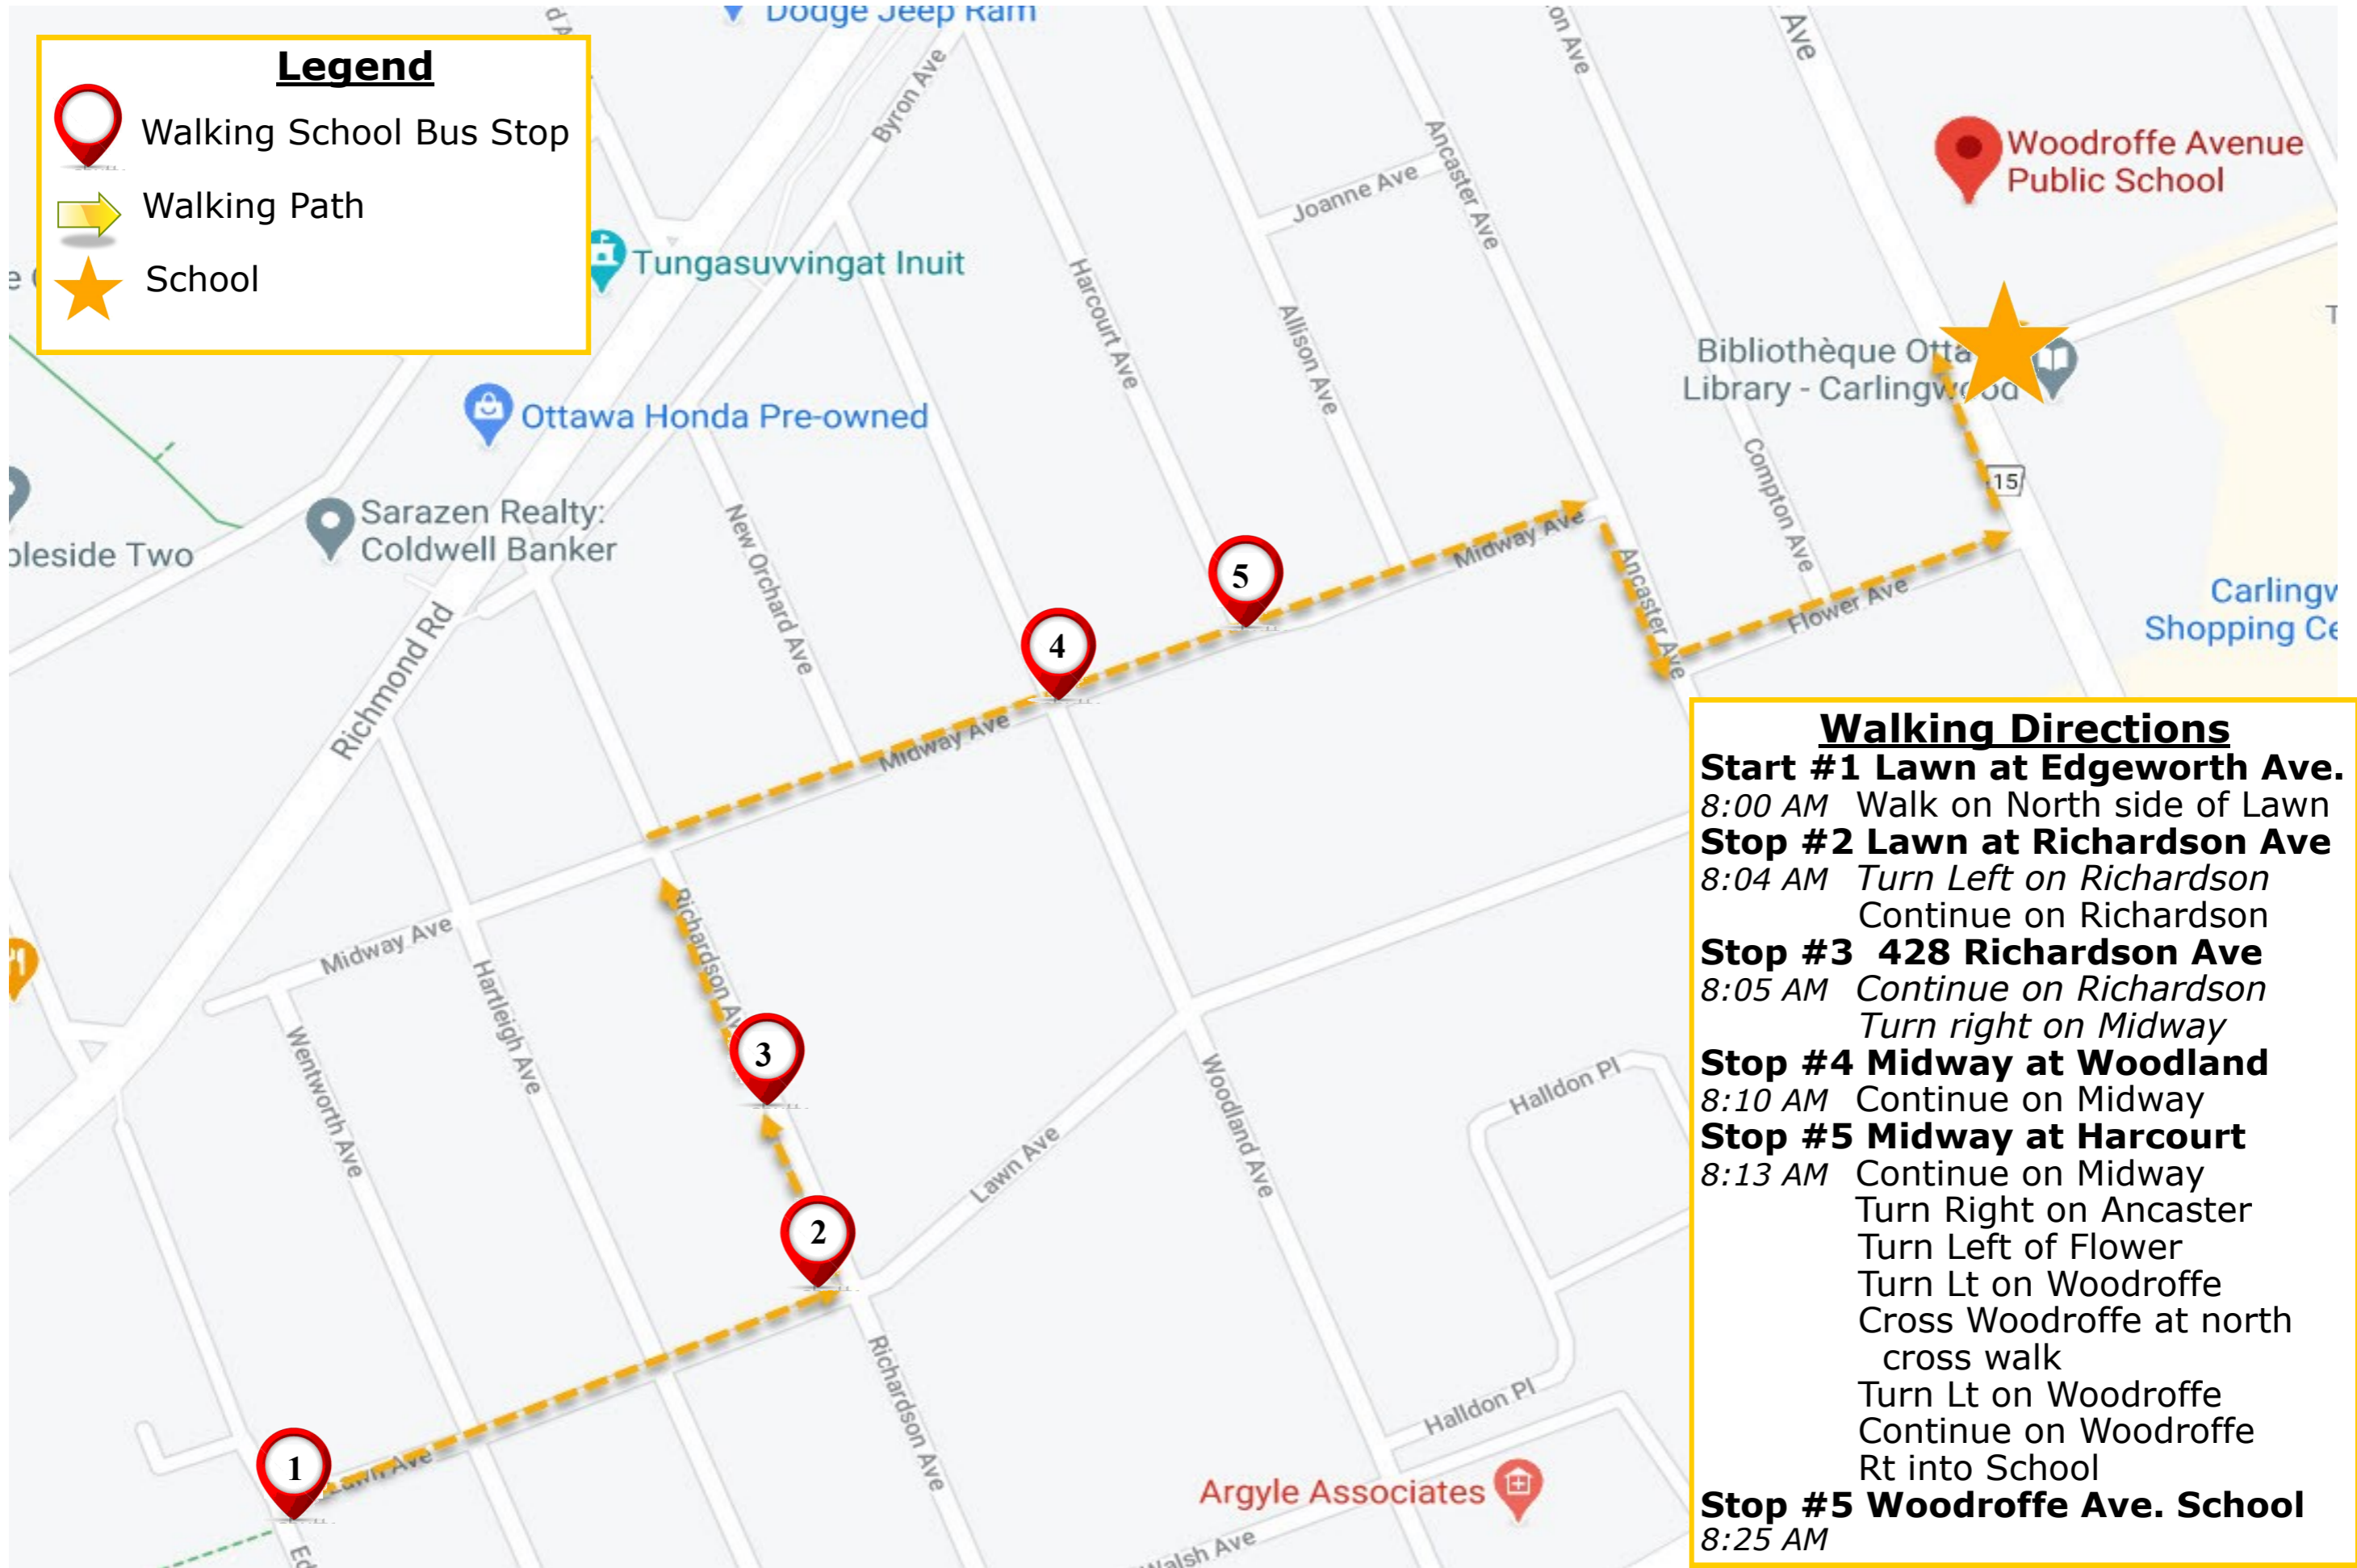

# Woodroffe Ave - Walking School Bus

## Walking Directions

### Stop #2 Lawn at Richardson Ave

8:04 AM Turn Left on Richardson  
Continue on Richardson

### Stop #5 Woodroffe Ave. School

8:25 AM